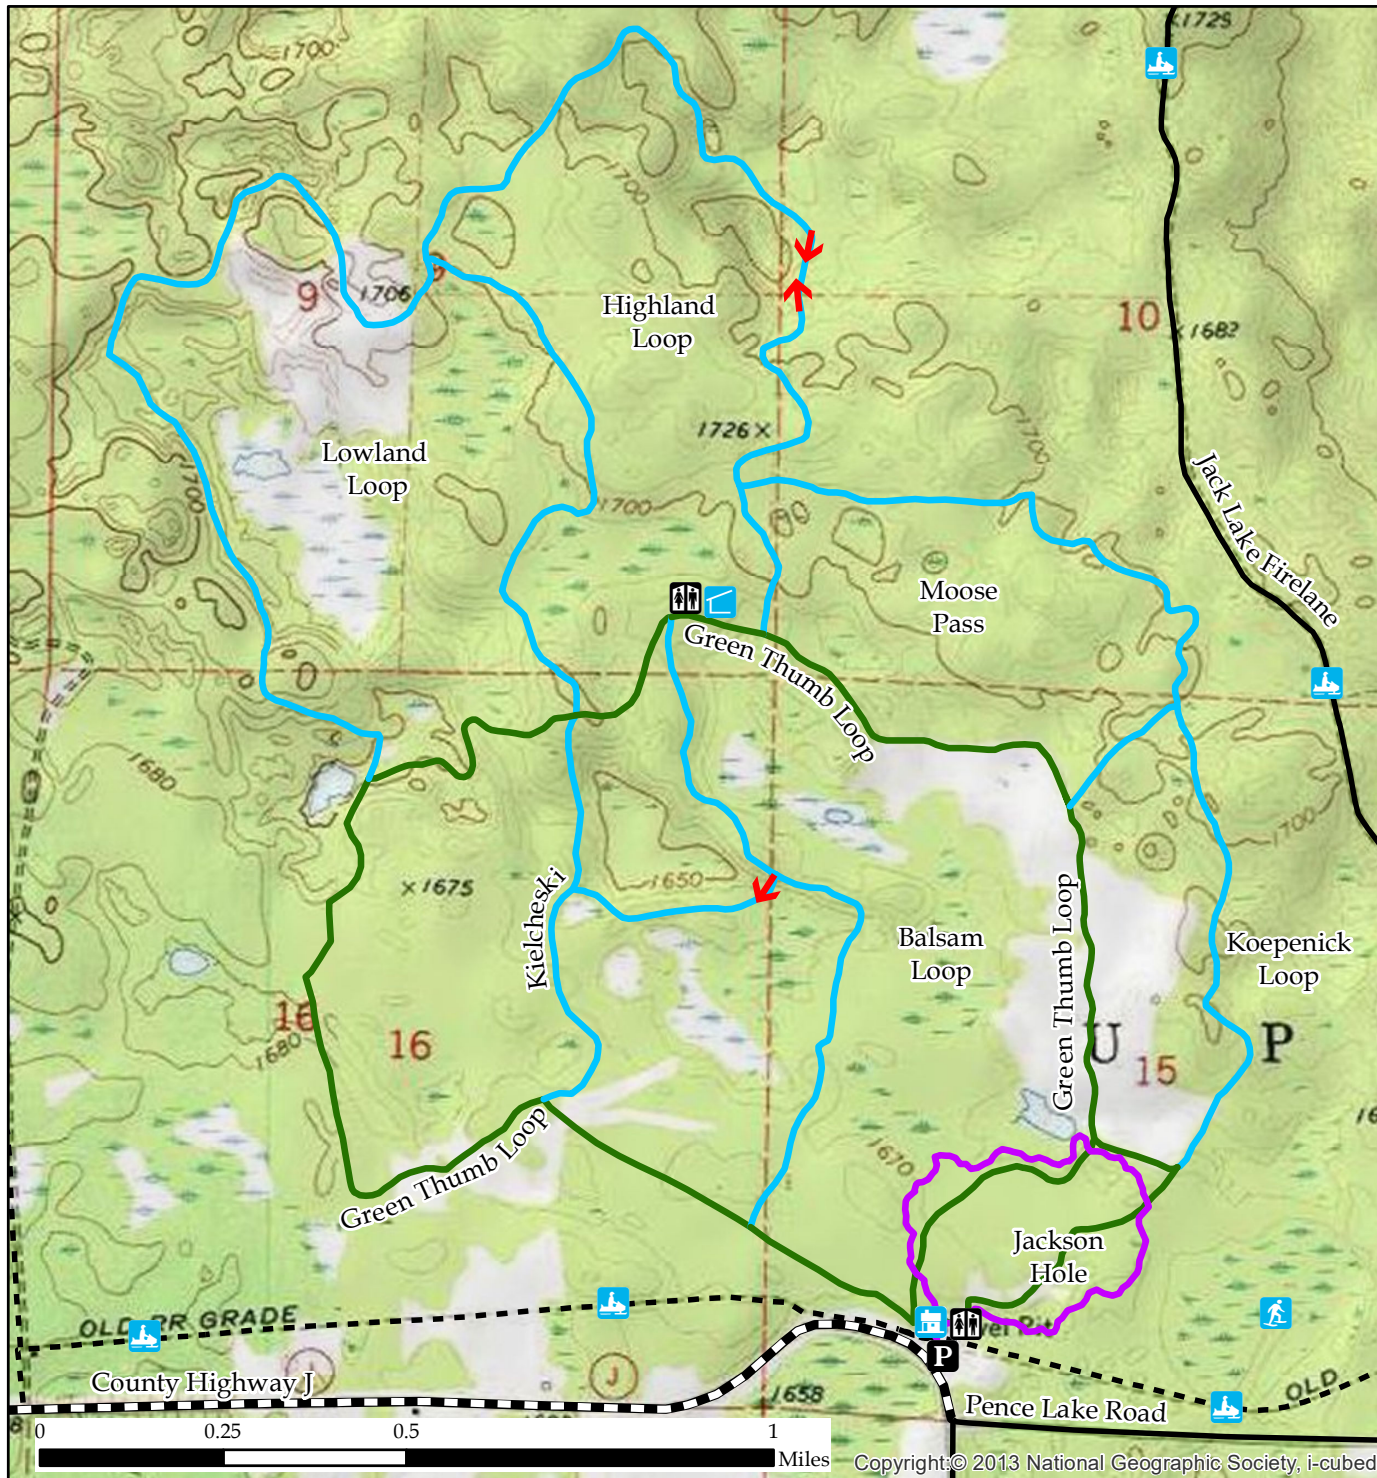

# Jack Lake Ski & Snowshoe Trails

## Legend

- County Highway
- Local Road
- Parking
- Restrooms
- Spychalla Lodge
- Shelter
- Snowshoe Trail
- Snowmobile Trail
- Steep Downhill
- Snowshoe Trail

### Ski Trail Skill Level

- Easy
- Moderate