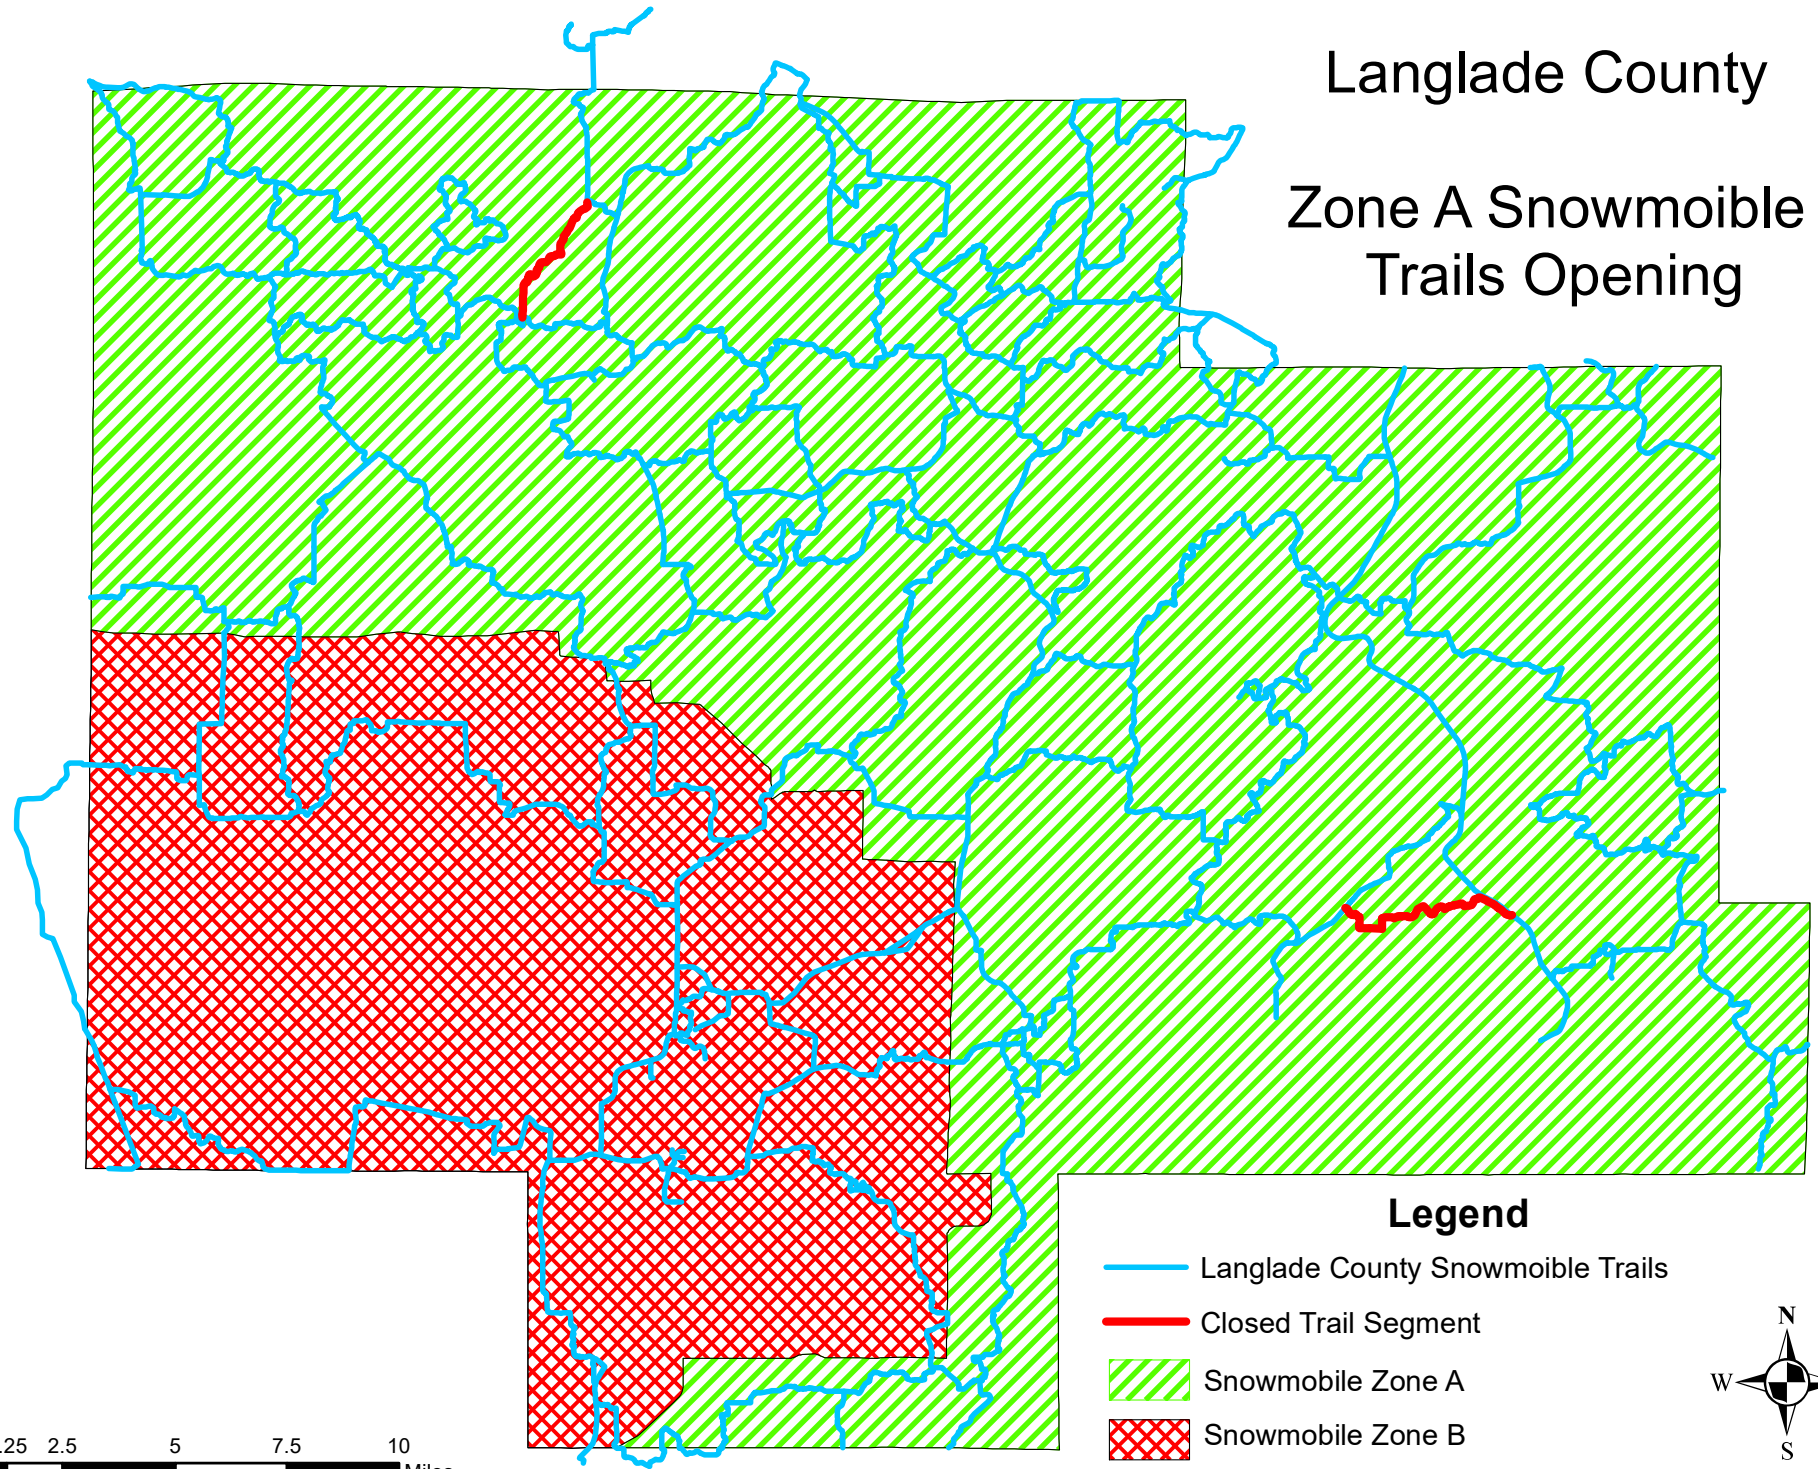

# Langlade County

## Zone A Snowmoible Trails Opening

0 1.25 2.5 5 7.5 10 Miles

### Legend

- Langlade County Snowmoible Trails
- Closed Trail Segment
- Snowmoible Zone A
- Snowmoible Zone B