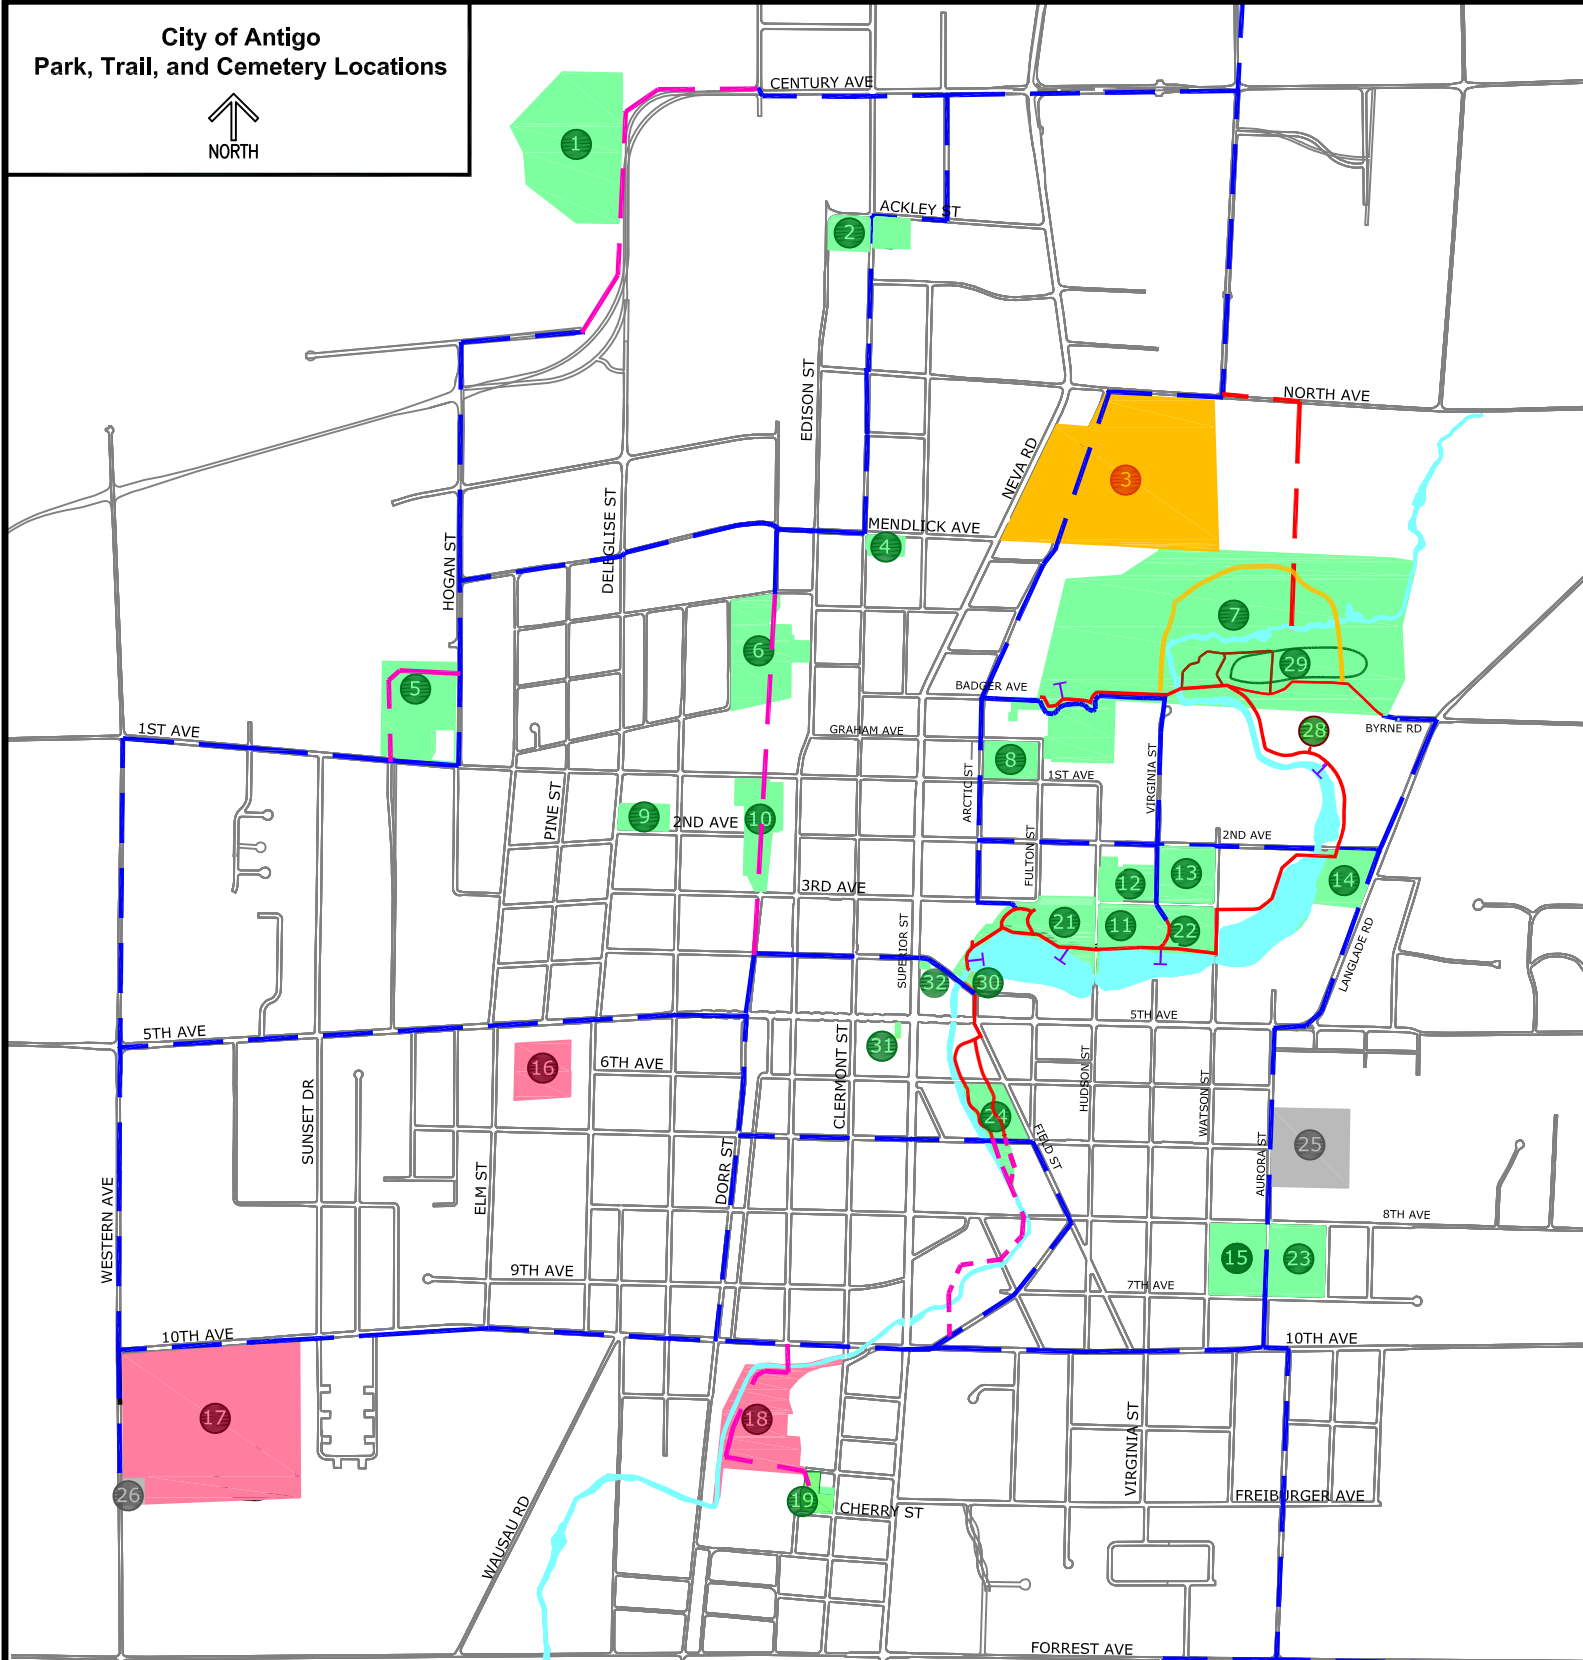

# City of Antigo Park, Trail, and Cemetery Locations

- 16 - Schofield Stadium - 1305 5th Ave
- 17 - Antigo HS Rec Fields - 2039 10th Ave
- 18 - Jaycee Park - 915 10th Ave
- 19 - Cherry Street Park - 422 S Clermont St
- 20 - North Clermont Playground - 725 Hudson St
- 21 - Hudson Park - 728 Hudson St
- 22 - Senior League Ball Diamond - 215 3rd Ave
- 23 - City Park East - 231 Aurora St
- 24 - Peaceful Valley - 420 Field St
- 28 - Duffek Island
- 29 - Disc Golf Course
- 30 - Trail Head - 608 4th Ave
- 31 - Kingsbury Park - 707 5th Ave
- 32 - Robin's Roost Park - 641 Superior St

## CEMETERIES

- 25 - Antigo - 400 Aurora St
- 26 - Bohemia - 409 S Western Ave
- 27 - Elmwood - W9651 Forrest Ave

## TRAILS

- - Springbrook Trail
- - Bike Route (On Street)
- - Future Trail
- - Rough Trail
- - Wood Chip Trail

\*Single Track Trail  
(SEE DETAIL - A)  
N1985 Dump Rd