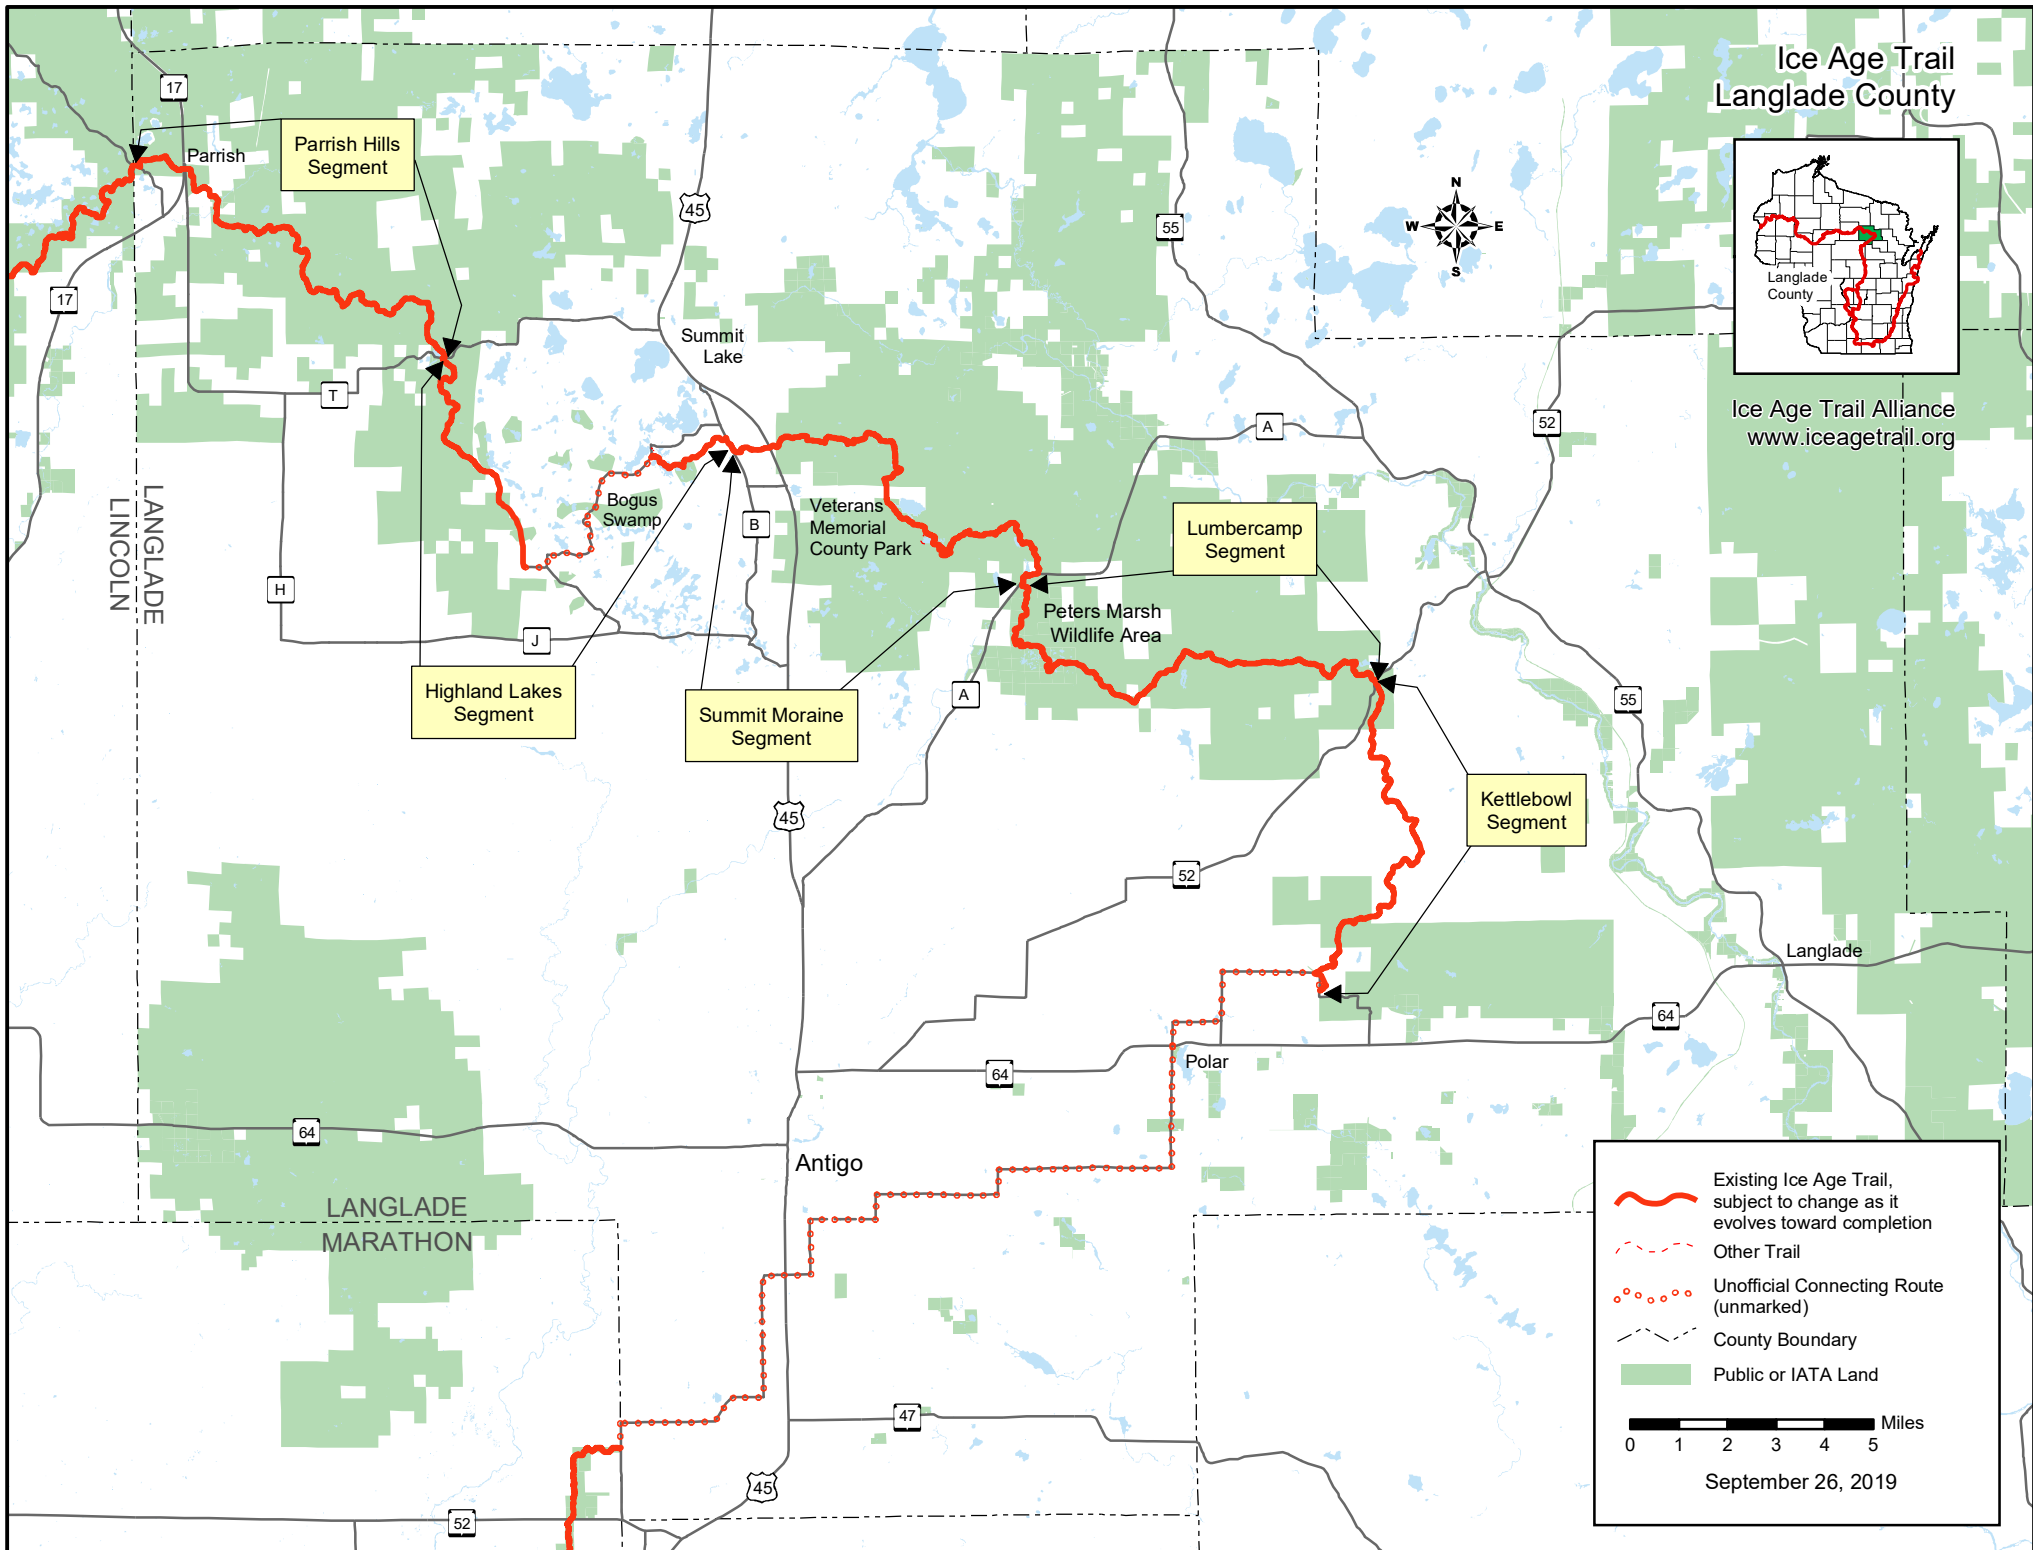

Ice Age Trail Langlade County

Ice Age Trail Alliance
www.iceage-trail.org

-  Existing Ice Age Trail, subject to change as it evolves toward completion
-  Other Trail
-  Unofficial Connecting Route (unmarked)
-  County Boundary
-  Public or IATA Land

 Miles
0 1 2 3 4 5

September 26, 2019