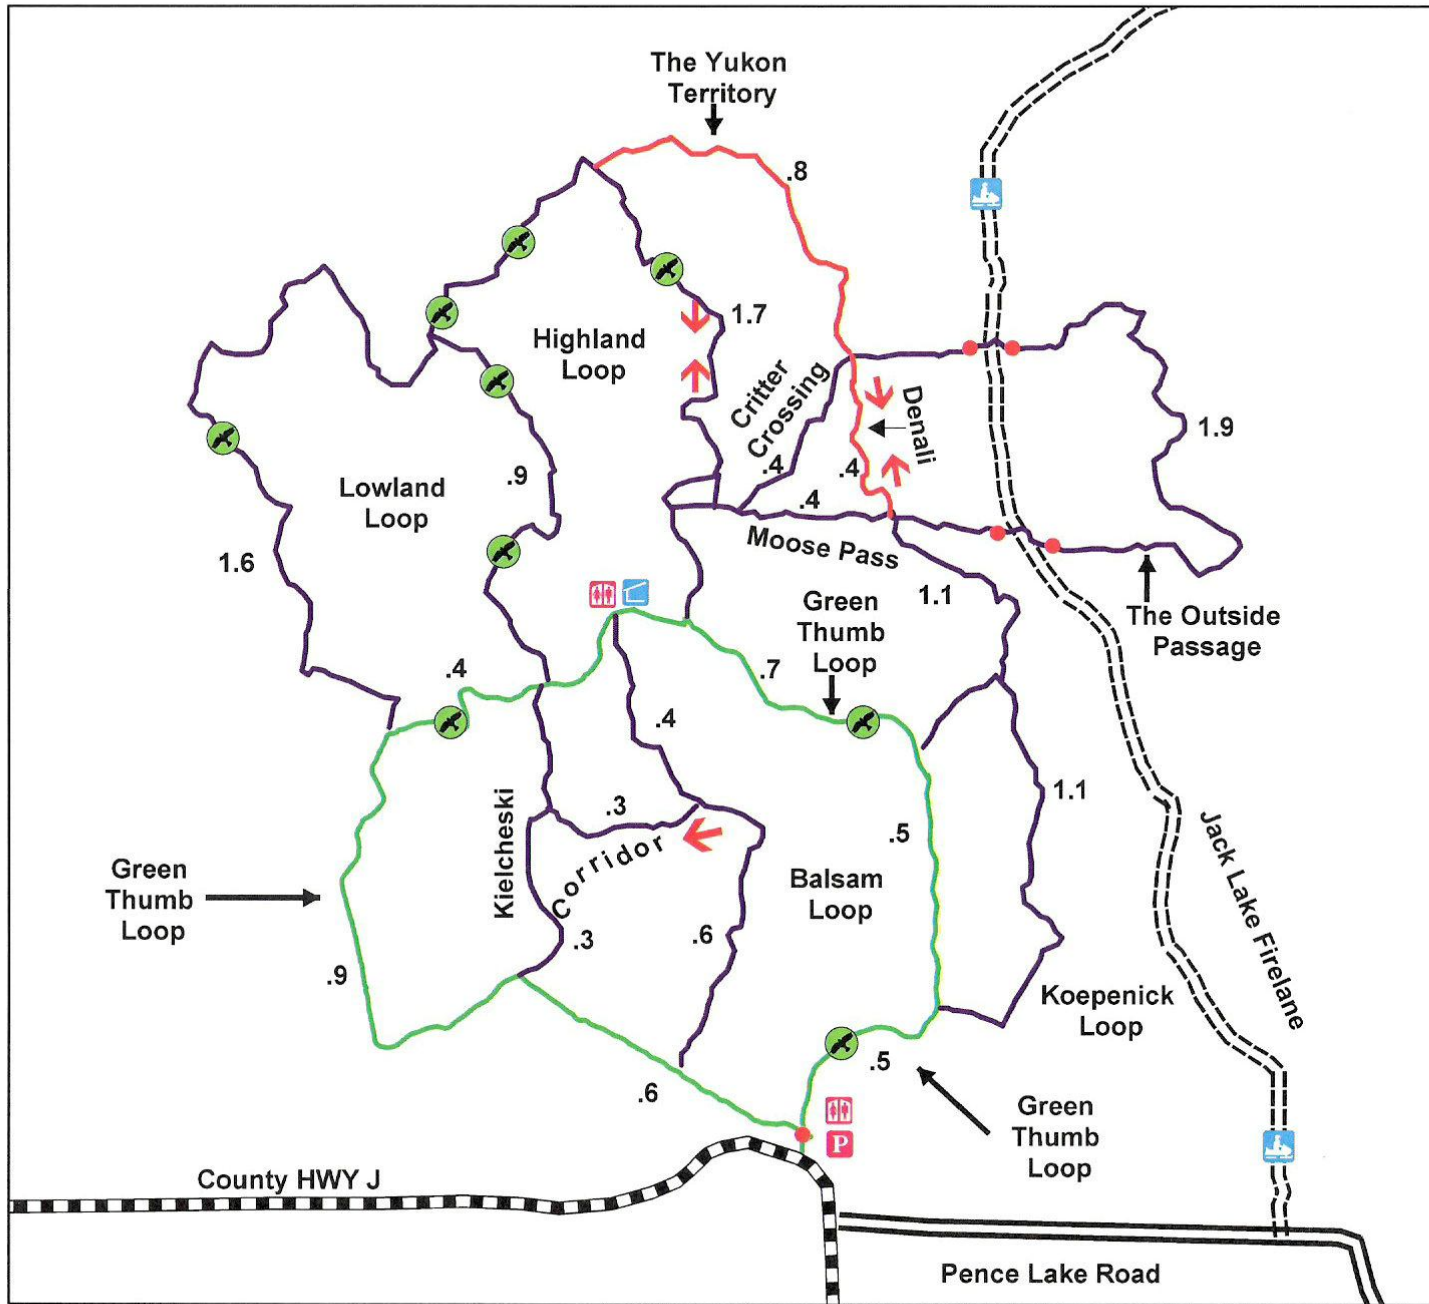

Jack Lake Ski Trails

Legend

- Gate
- ↑ Steep Hill (Down)
- ⊗ Wildlife Opening
- P Parking
- ⌂ Shelter
- ♿ Restroom
- ❄️ Snowmobile Trail
- Easy
- Moderate
- Expert
- County HWY J