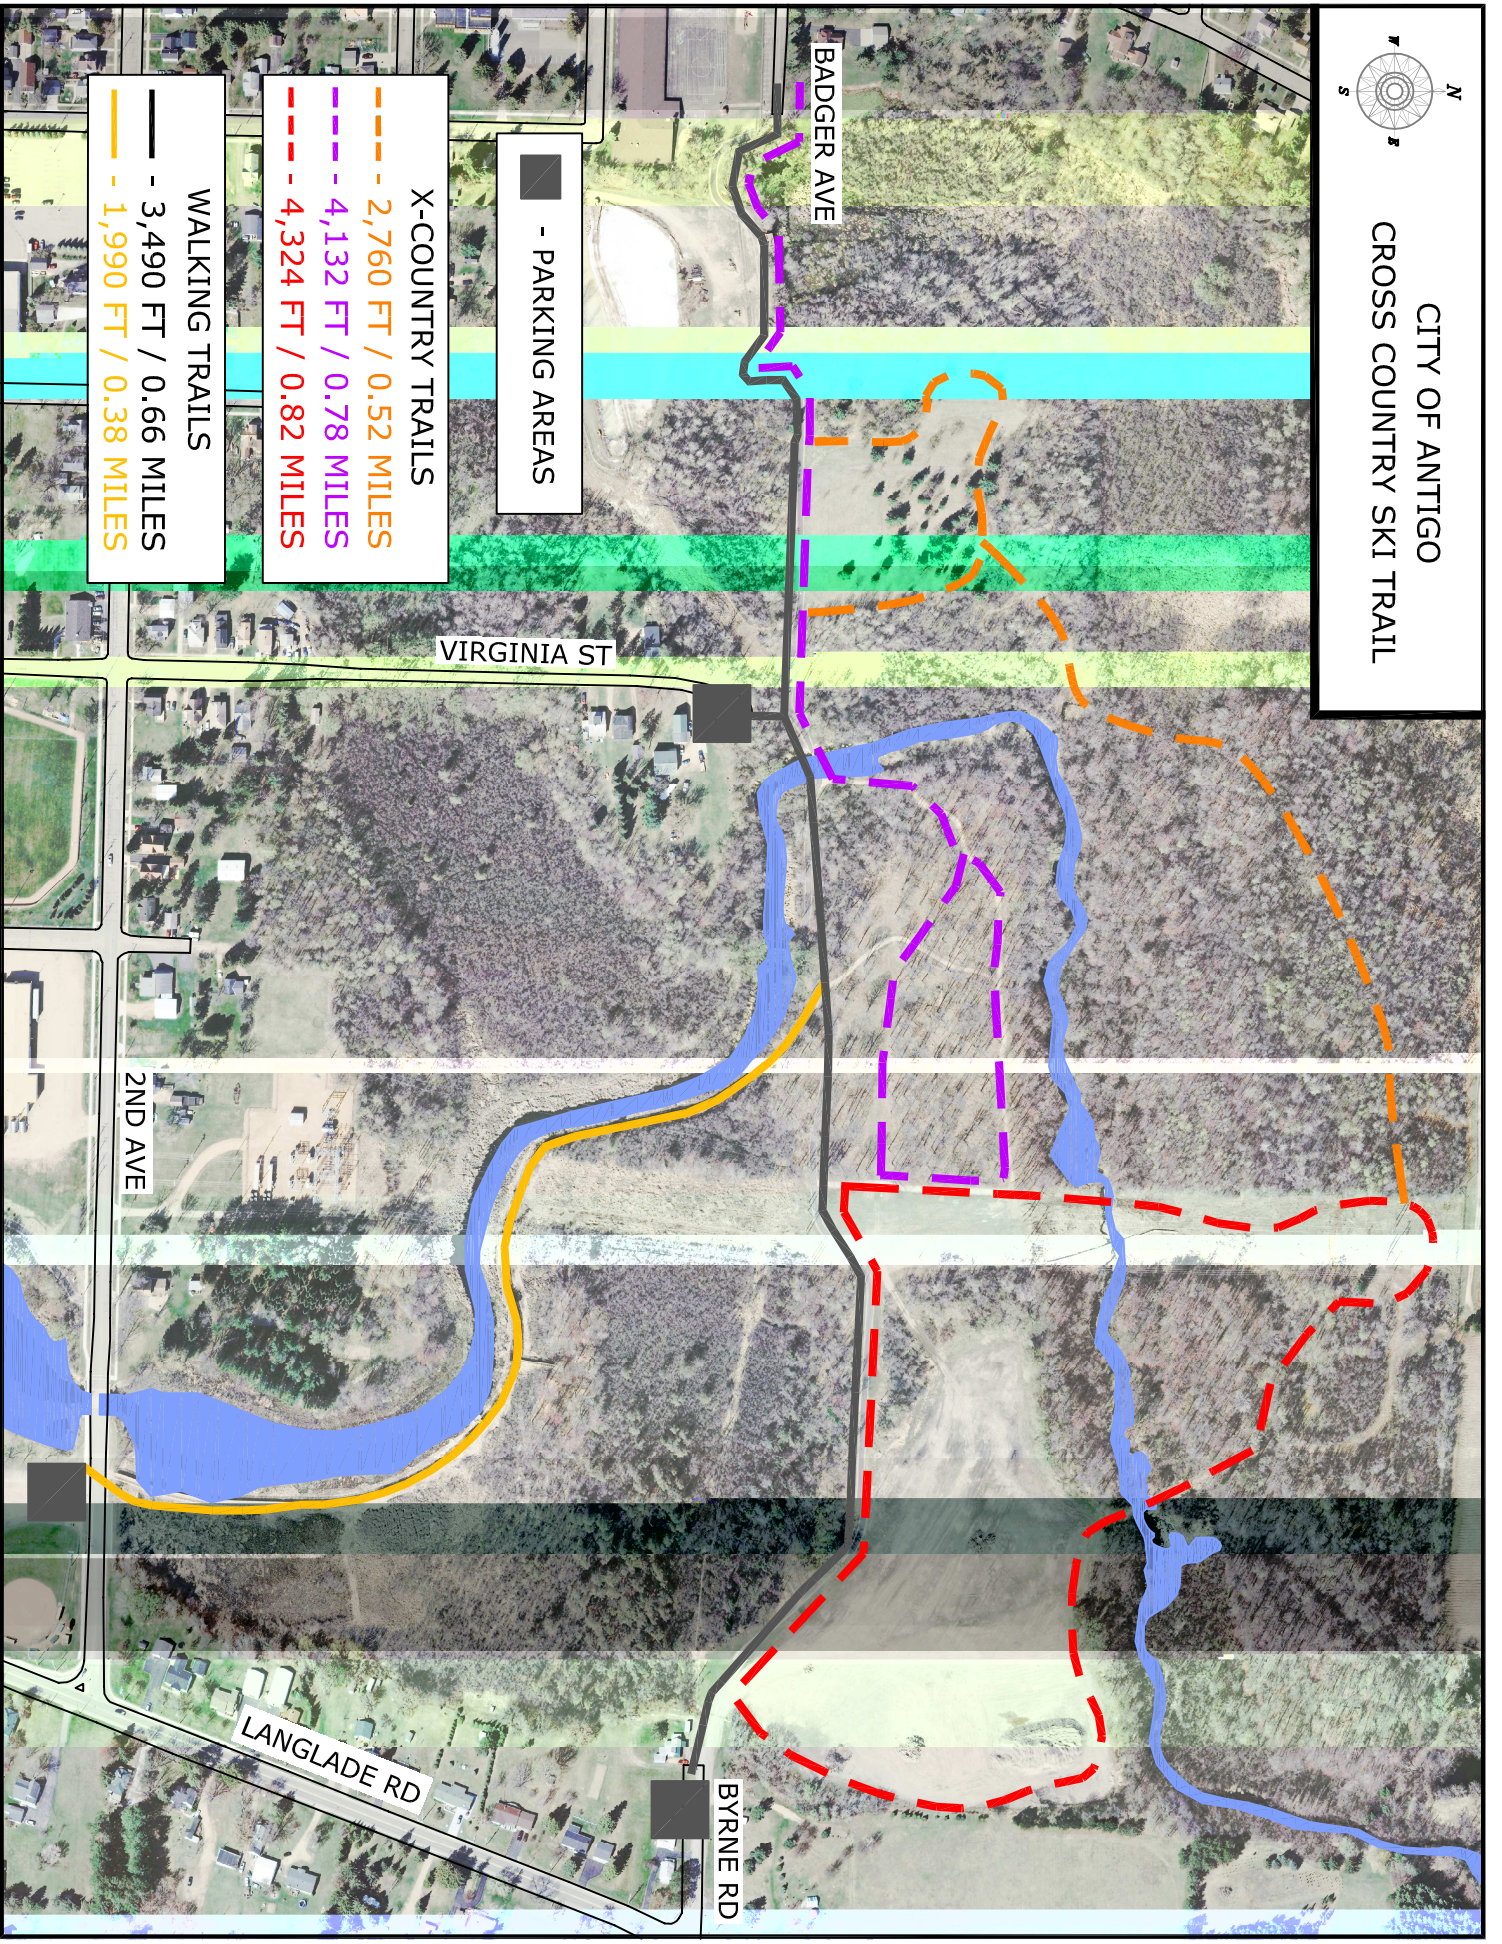

CITY OF ANTIGO CROSS COUNTRY SKI TRAIL

■ - PARKING AREAS

X-COUNTRY TRAILS
- - 2,760 FT / 0.52 MILES
- - 4,132 FT / 0.78 MILES
- - 4,324 FT / 0.82 MILES

WALKING TRAILS
- 3,490 FT / 0.66 MILES
- 1,990 FT / 0.38 MILES

BADGER AVE

VIRGINIA ST

2ND AVE

LANGLADE RD

BYRNE RD