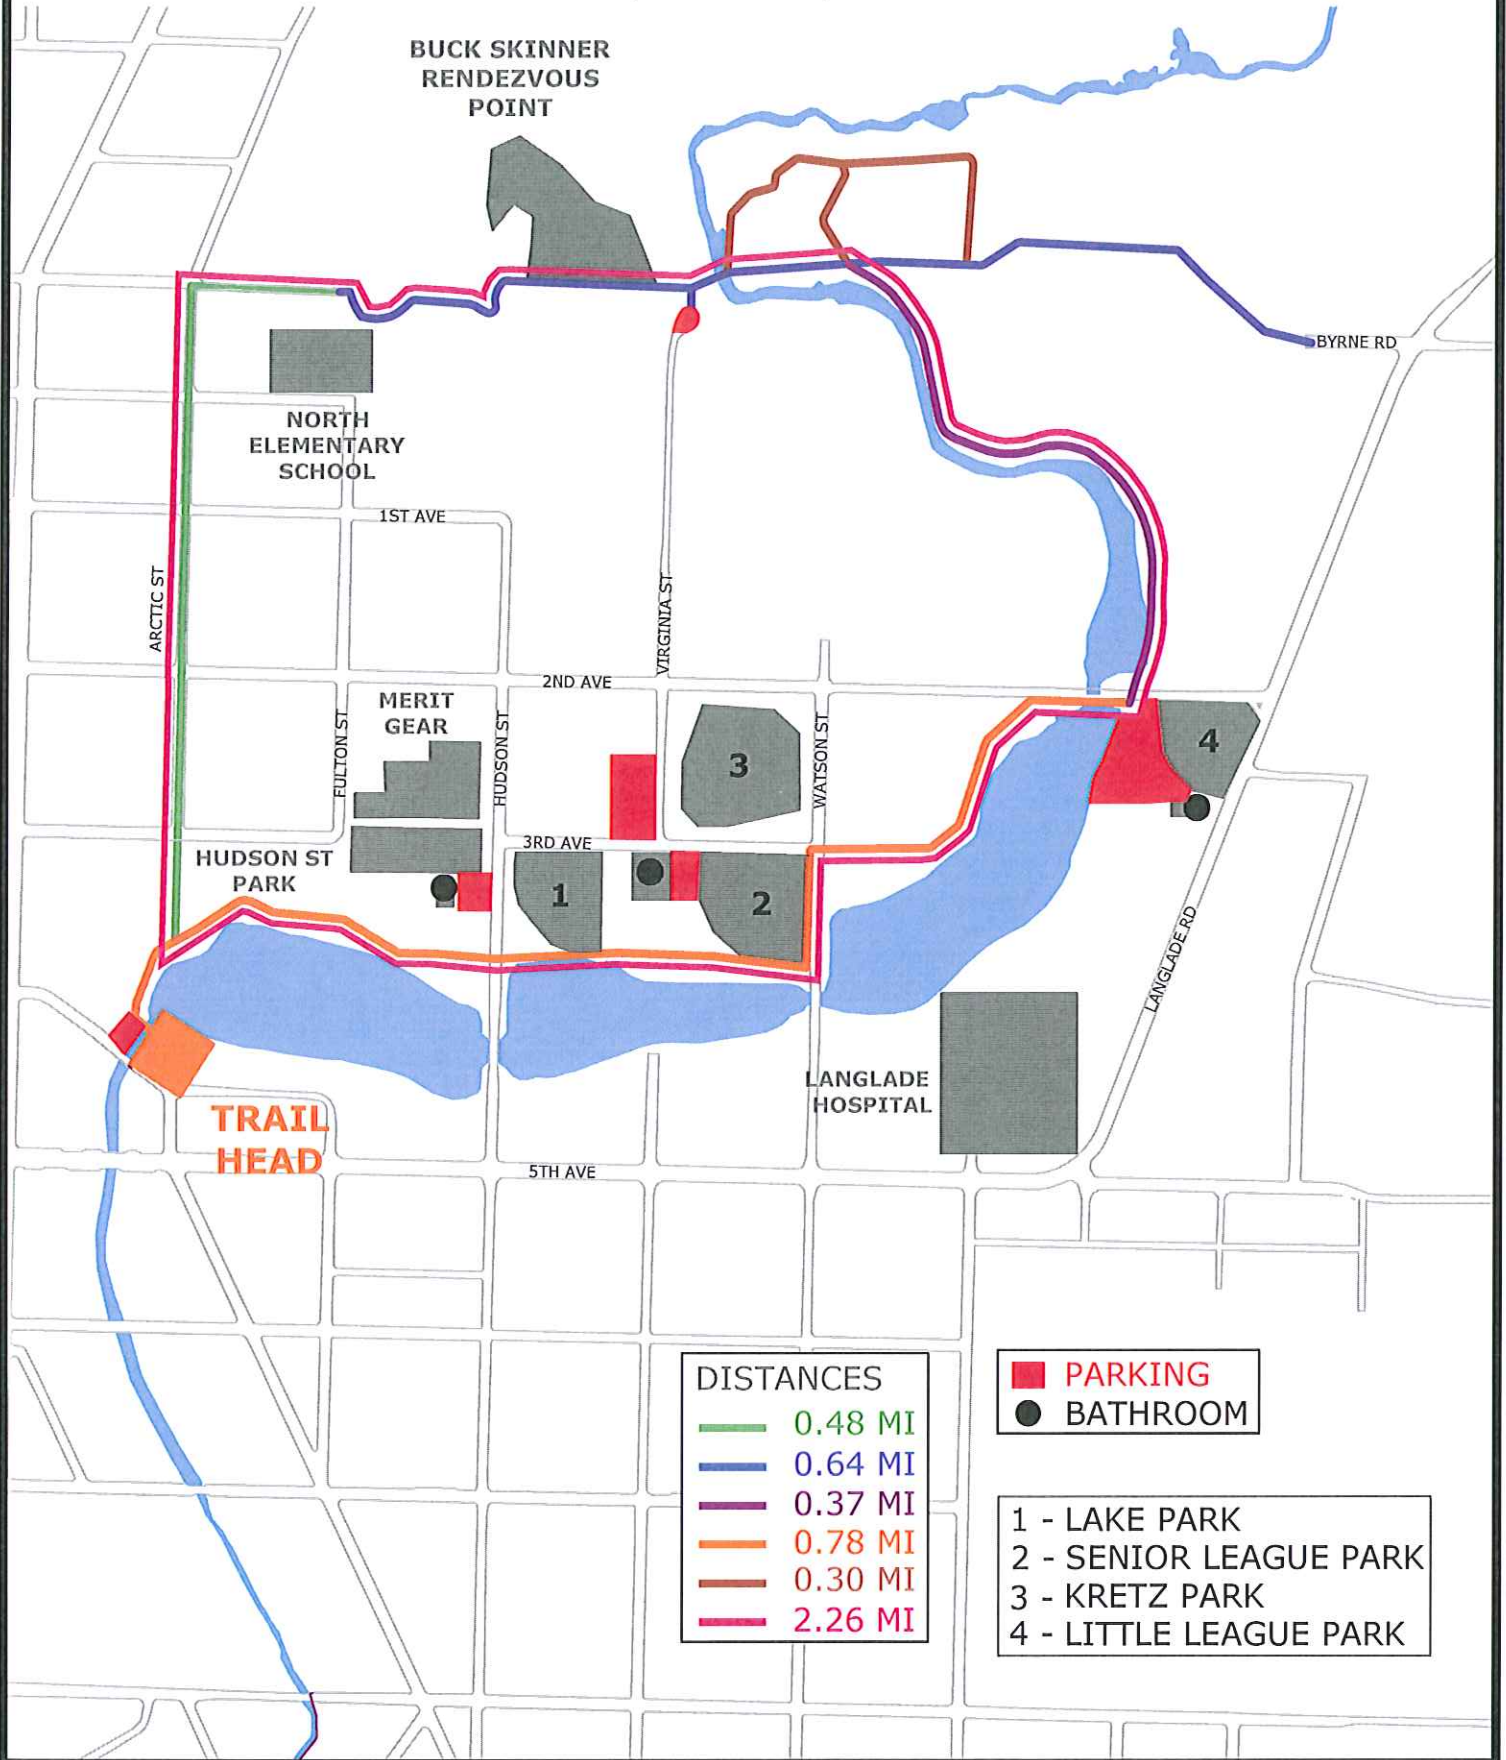

CITY OF ANTIGO PARK, RECREATION, AND CEMETERY DEPARTMENT

| DISTANCES | |
|---------------------------------------|---------|
| — | 0.48 MI |
| — | 0.64 MI |
| — | 0.37 MI |
| — | 0.78 MI |
| — | 0.30 MI |
| — | 2.26 MI |

■ PARKING
● BATHROOM

- 1 - LAKE PARK
- 2 - SENIOR LEAGUE PARK
- 3 - KRETZ PARK
- 4 - LITTLE LEAGUE PARK