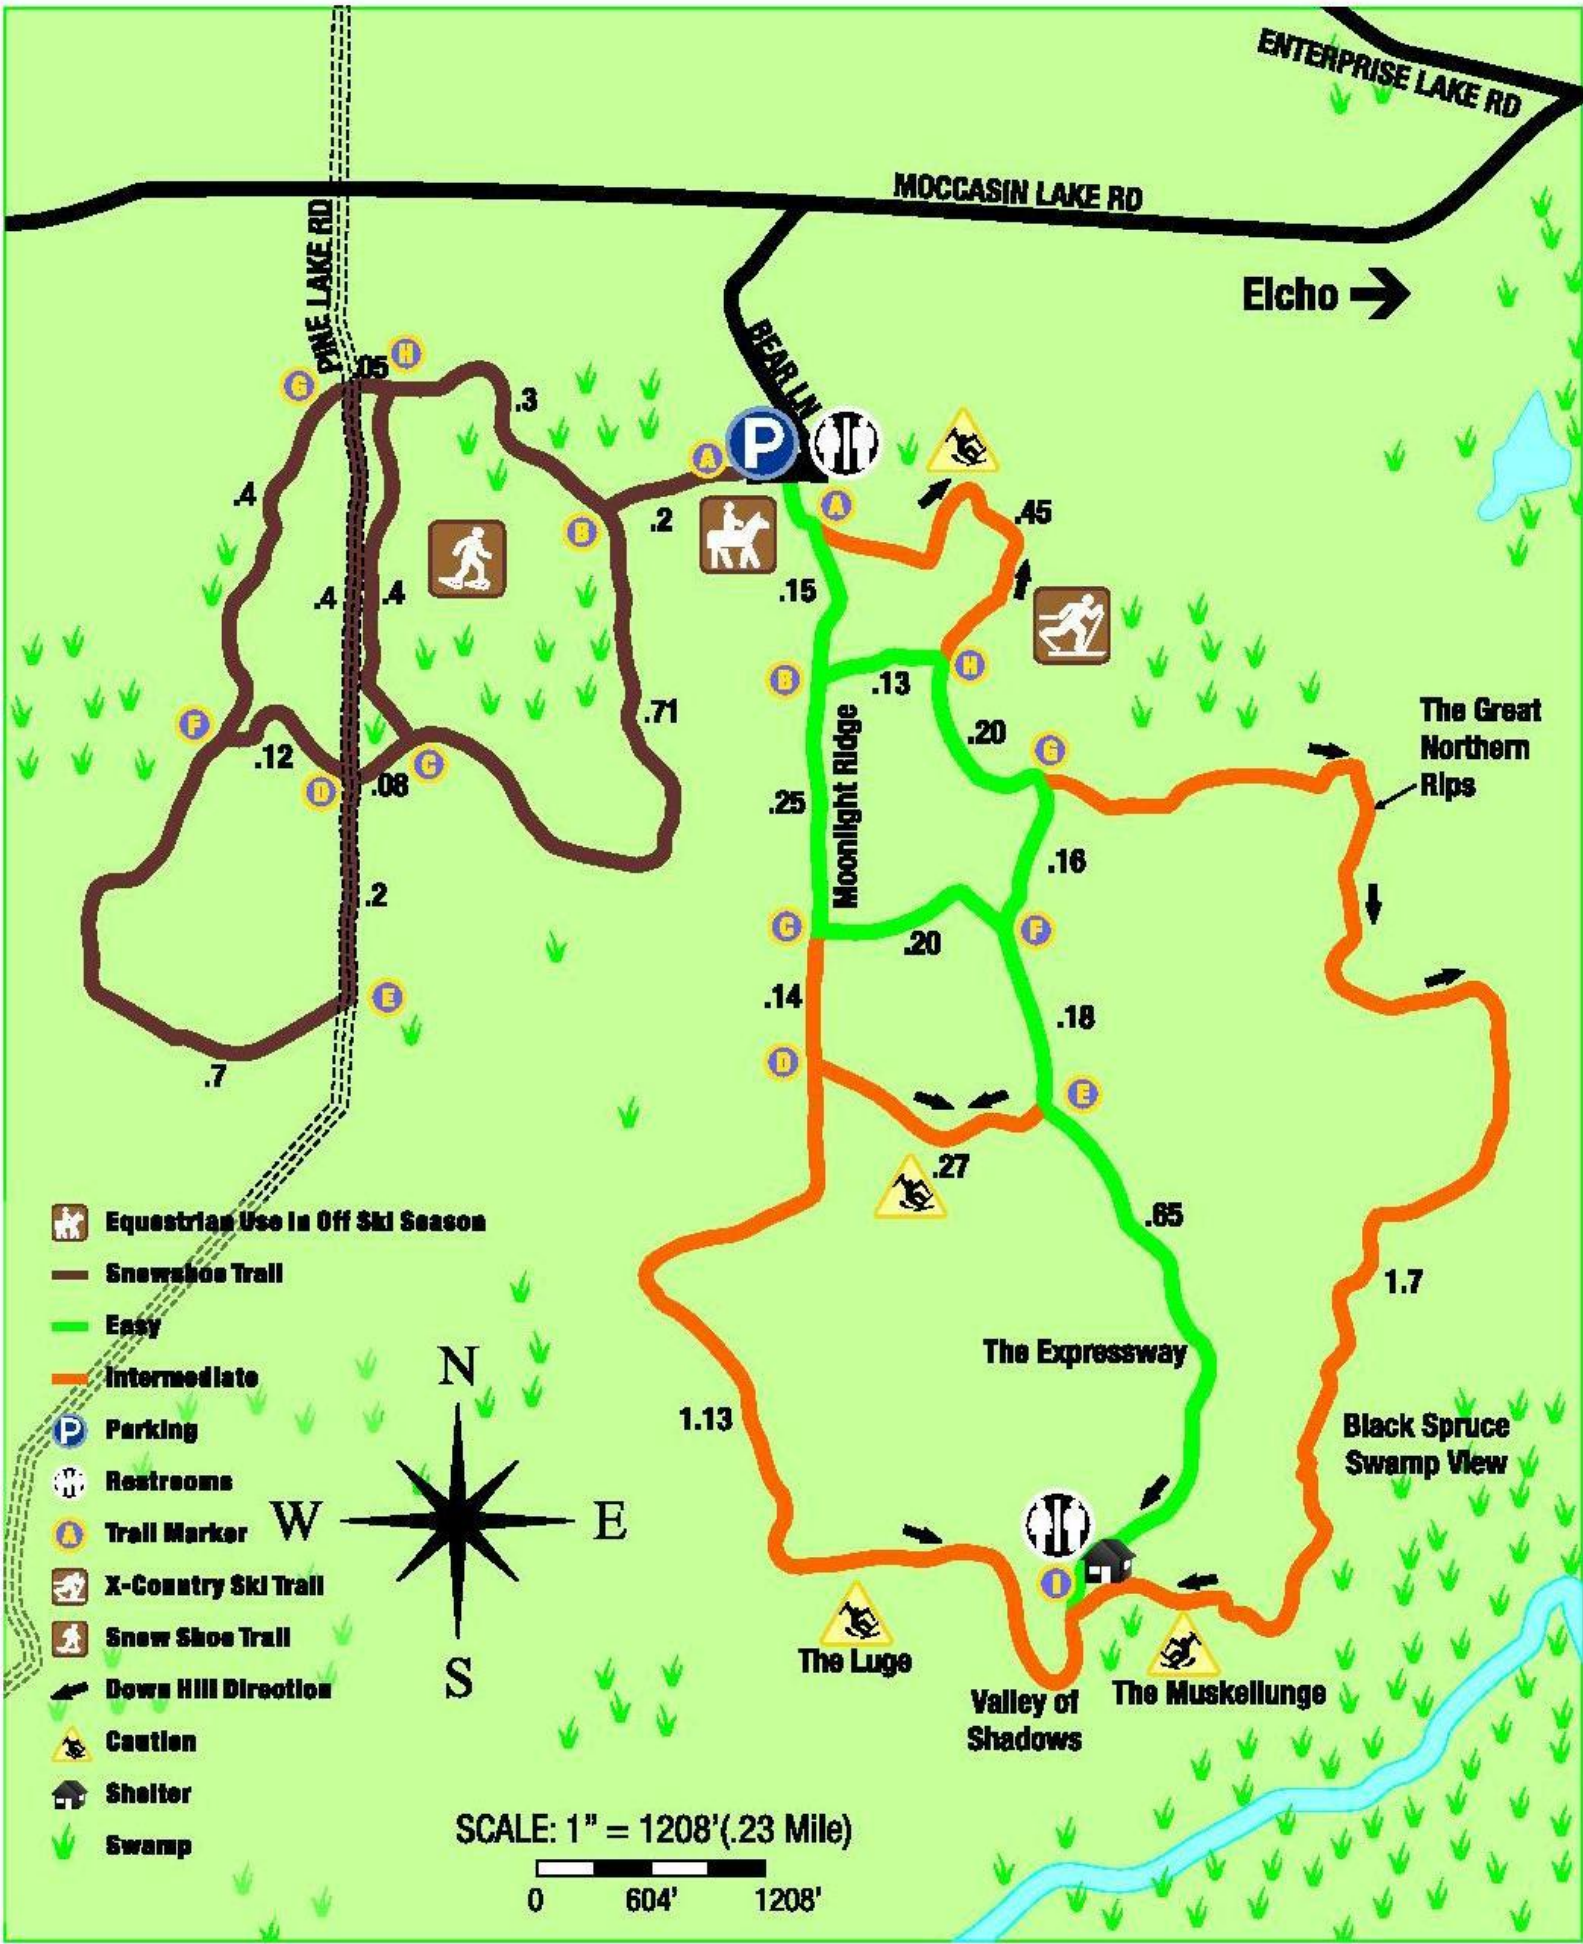

Moccasin Lake Cross-Country Ski & Snowshoe Trails

- Equestrian Use in Off Ski Season
- Snowshoe Trail
- Easy
- Intermediate
- Parking
- Restrooms
- Trail Marker
- X-Country Ski Trail
- Snow Shoe Trail
- Down Hill Direction
- Caution
- Shelter
- Swamp

SCALE: 1" = 1208' (.23 Mile)

0 604' 1208'