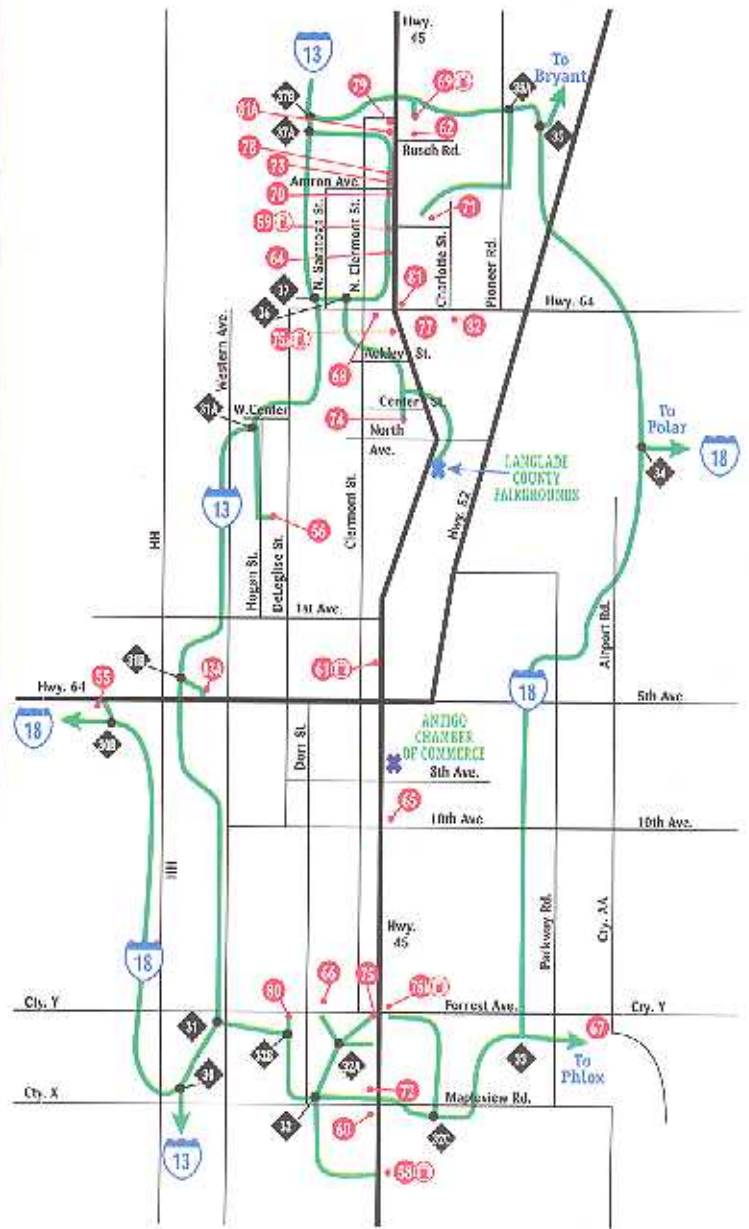

# City of Antigo

## LEGEND

- Funded Trails ..... 
- Wisconsin Corridor Numbers ... 
- Pit Stop Numbers ..... 
- Pit Stops with Gas Available ... 
- Intersection Numbers ..... 
- Parking Areas ..... 
- Cross Country Ski Trails ..... 

## Antigo Pit Stops

- |                           |                         |                          |
|---------------------------|-------------------------|--------------------------|
| 55 Riverview Country Club | 68 Super 8              | 78 Langlade Ford/Mercury |
| 56 VFW                    | 69 Northside Amoco      | 79 Vern's Honda          |
| 58 Remington Oil          | 70 Parson's             | 80 Leffel's              |
| 59 Fast Stop              | 71 Steger's Bar & Grill | 81 The Refuge            |
| 60 Not Bob's              | 72 Quinlan's            | 81A Fuller Sales & Serv  |
| 61 Marly's Shell          | 73 Country Kitchen      | 82 Brickner's            |
| 62 Wagner Enterprise      | 74 Knight's of Columbus | 83 McDonald's            |
| 64 Burger King            | 75 Blackjack            | 83A Dickle Do's          |
| 65 Antigo Yamaha          | 75A Cigo North          |                          |
| 66 Heartbreaker's         | 75B Wagner's Shell      |                          |
| 67 Arrowood's             | 77 Culver's             |                          |